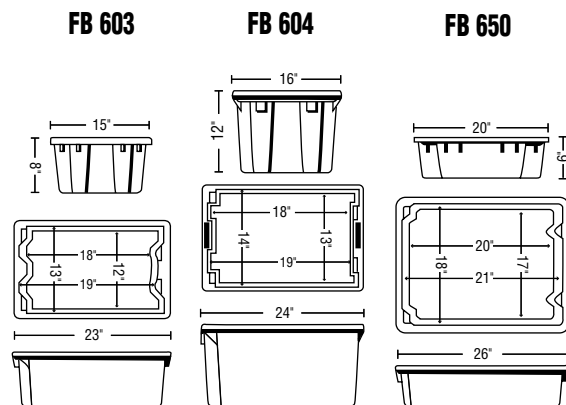

### FB 604

- Good nest ratio for economical returns and efficient empty storage
- Handles under the reinforced rim
- Latching cover with stack stops
- Made of polyethylene, available in polypropylene (minimum quantities apply)

### FB Containers

ORDER #	OUTSIDE TOP DIM. L x W x H	OUTSIDE BOTTOM DIM. L x W x H	INSIDE TOP DIM. L x W x H	INSIDE BOTTOM DIM. L x W x H	CAPACITY (CUBIC FT)	NEST RATIO	TARE WEIGHT	REC. LOAD	MAXIMUM STACK LOAD
FB 603	23.6 x 15.7x 11.9"	21.2 x 13.3 x 11.9"	22.2 x 14.3 x 11.7"	20.8 x 13.1 x 11.7"	2.01	5.0	4.2	44	330
FB 604	23.7 x 15.8 x 13.8"	20.9 x 12.8 x 13.8"	19.7 x 14.0 x 13.1"	18.7 x 12.0 x 13.1"	2.19	3.1	5.8	66	330
FB 650	25.6 x 19.7 x 5.8"	23.0 x 17.0 x 5.8"	21.2 x 17.9 x 5.7"	21.2 x 16.9 x 5.7"	1.41	3.2	3.3	22	176