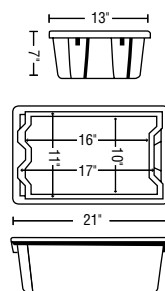

### FB 600

- Very good nest ratio for economical returns and efficient empty storage
- Handles under the reinforced rim
- Latching cover with stack stops
- Built-in 7.5" x 3.5" card holder
- Made of polyethylene, available in polypropylene (minimum quantities apply)

### Index Cards

ORDER #	INDEX CARD FOR	DIMENSIONS	QUANTITIES
<b>EHE 14/6</b>	FB 600	7.5 x 3.5"	100 Per Pack

**FB 530**

**FB 600**

**FB 601**

### FB Containers

ORDER #	OUTSIDE TOP DIM. L x W x H	OUTSIDE BOTTOM DIM. L x W x H	INSIDE TOP DIM. L x W x H	INSIDE BOTTOM DIM. L x W x H	CAPACITY (CUBIC FT)	NEST RATIO	TARE WEIGHT	REC. LOAD	MAXIMUM STACK LOAD
<b>FB 530</b>	21.3 x 12.6 x 6.7"	18.9 x 10.1 x 6.7"	17.7 x 11.0 x 6.0"	16.7 x 10.0 x 6.0"	0.60	3.5	4.0	44	330
<b>FB 600</b>	23.7 x 15.8 x 9.9"	19.9 x 13.1 x 9.9"	21.7 x 14.1 x 9.8"	19.7 x 12.8 x 9.8"	1.59	3.6	4.8	44	330
<b>FB 601</b>	23.1 x 14.8 x 7.9"	20.3 x 12.2 x 7.9"	19.0 x 13.0 x 7.1"	16.5 x 11.8 x 7.1"	1.06	4.3	2.7	22	176

### FB Containers

ORDER #	OUTSIDE TOP DIM. L x W x H	OUTSIDE BOTTOM DIM. L x W x H	INSIDE TOP DIM. L x W x H	INSIDE BOTTOM DIM. L x W x H	CAPACITY (CUBIC FT)	NEST RATIO	TARE WEIGHT	REC. LOAD	MAXIMUM STACK LOAD
FB 603	23.6 x 15.7x 11.9"	21.2 x 13.3 x 11.9"	22.2 x 14.3 x 11.7"	20.8 x 13.1 x 11.7"	2.01	5.0	4.2	44	330
FB 604	23.7 x 15.8 x 13.8"	20.9 x 12.8 x 13.8"	19.7 x 14.0 x 13.1"	18.7 x 12.0 x 13.1"	2.19	3.1	5.8	66	330
FB 650	25.6 x 19.7 x 5.8"	23.0 x 17.0 x 5.8"	21.2 x 17.9 x 5.7"	21.2 x 16.9 x 5.7"	1.41	3.2	3.3	22	176