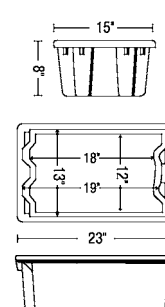

### Index Cards

ORDER #	INDEX CARD FOR	DIMENSIONS	QUANTITIES
<b>EHE 14/6</b>	FB 600	7.5 x 3.5"	100 Per Pack

**FB 530**

**FB 600**

**FB 601**

### FB Containers

ORDER #	OUTSIDE TOP DIM. L x W x H	OUTSIDE BOTTOM DIM. L x W x H	INSIDE TOP DIM. L x W x H	INSIDE BOTTOM DIM. L x W x H	CAPACITY (CUBIC FT)	NEST RATIO	TARE WEIGHT	REC. LOAD	MAXIMUM STACK LOAD
<b>FB 530</b>	21.3 x 12.6 x 6.7"	18.9 x 10.1 x 6.7"	17.7 x 11.0 x 6.0"	16.7 x 10.0 x 6.0"	0.60	3.5	4.0	44	330
<b>FB 600</b>	23.7 x 15.8 x 9.9"	19.9 x 13.1 x 9.9"	21.7 x 14.1 x 9.8"	19.7 x 12.8 x 9.8"	1.59	3.6	4.8	44	330
<b>FB 601</b>	23.1 x 14.8 x 7.9"	20.3 x 12.2 x 7.9"	19.0 x 13.0 x 7.1"	16.5 x 11.8 x 7.1"	1.06	4.3	2.7	22	176

### FB Containers

ORDER #	OUTSIDE TOP DIM. L x W x H	OUTSIDE BOTTOM DIM. L x W x H	INSIDE TOP DIM. L x W x H	INSIDE BOTTOM DIM. L x W x H	CAPACITY (CUBIC FT)	NEST RATIO	TARE WEIGHT	REC. LOAD	MAXIMUM STACK LOAD
FB 603	23.6 x 15.7x 11.9"	21.2 x 13.3 x 11.9"	22.2 x 14.3 x 11.7"	20.8 x 13.1 x 11.7"	2.01	5.0	4.2	44	330
FB 604	23.7 x 15.8 x 13.8"	20.9 x 12.8 x 13.8"	19.7 x 14.0 x 13.1"	18.7 x 12.0 x 13.1"	2.19	3.1	5.8	66	330
FB 650	25.6 x 19.7 x 5.8"	23.0 x 17.0 x 5.8"	21.2 x 17.9 x 5.7"	21.2 x 16.9 x 5.7"	1.41	3.2	3.3	22	176