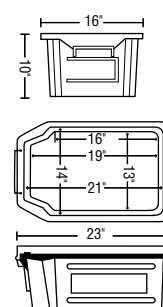

### Index Cards

ORDER #	INDEX CARD FOR	DIMENSIONS	QUANTITIES
<b>EHE 14/6</b>	FB 600	7.5 x 3.5"	100 Per Pack

**FB 530**

**FB 600**

**FB 601**

### FB Containers

ORDER #	OUTSIDE TOP DIM. L x W x H	OUTSIDE BOTTOM DIM. L x W x H	INSIDE TOP DIM. L x W x H	INSIDE BOTTOM DIM. L x W x H	CAPACITY (CUBIC FT)	NEST RATIO	TARE WEIGHT	REC. LOAD	MAXIMUM STACK LOAD
<b>FB 530</b>	21.3 x 12.6 x 6.7"	18.9 x 10.1 x 6.7"	17.7 x 11.0 x 6.0"	16.7 x 10.0 x 6.0"	0.60	3.5	4.0	44	330
<b>FB 600</b>	23.7 x 15.8 x 9.9"	19.9 x 13.1 x 9.9"	21.7 x 14.1 x 9.8"	19.7 x 12.8 x 9.8"	1.59	3.6	4.8	44	330
<b>FB 601</b>	23.1 x 14.8 x 7.9"	20.3 x 12.2 x 7.9"	19.0 x 13.0 x 7.1"	16.5 x 11.8 x 7.1"	1.06	4.3	2.7	22	176

### FB Containers

ORDER #	OUTSIDE TOP DIM. L x W x H	OUTSIDE BOTTOM DIM. L x W x H	INSIDE TOP DIM. L x W x H	INSIDE BOTTOM DIM. L x W x H	CAPACITY (CUBIC FT)	NEST RATIO	TARE WEIGHT	REC. LOAD	MAXIMUM STACK LOAD
FB 603	23.6 x 15.7x 11.9"	21.2 x 13.3 x 11.9"	22.2 x 14.3 x 11.7"	20.8 x 13.1 x 11.7"	2.01	5.0	4.2	44	330
FB 604	23.7 x 15.8 x 13.8"	20.9 x 12.8 x 13.8"	19.7 x 14.0 x 13.1"	18.7 x 12.0 x 13.1"	2.19	3.1	5.8	66	330
FB 650	25.6 x 19.7 x 5.8"	23.0 x 17.0 x 5.8"	21.2 x 17.9 x 5.7"	21.2 x 16.9 x 5.7"	1.41	3.2	3.3	22	176