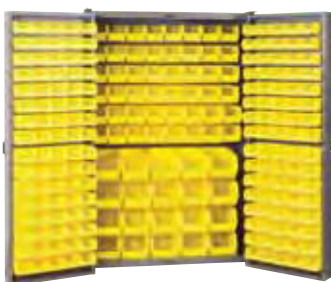

Heavy-Duty Cabinets

Heavy-Duty Cabinet
Model No. HD4824A
Cabinet with shelves only

Heavy-Duty Cabinet
Model No. HD4824B
Cabinet with shelves and bins

Heavy-Duty Cabinet
Model No. HD4824C
Cabinet with shelves, louvers, and bins

Heavy-Duty Cabinet
Model No. HD4824D
Cabinet with shelves, louvers, and bins

Heavy-Duty Cabinet
Model No. HD4824E
Cabinet with louvers

Heavy-Duty Cabinet
Model No. HD4824F
Cabinet with louvers

- Heavy-Duty Cabinets provide MAXIMUM protection of parts and equipment from dust, damage, and theft.
- Greater weight capacity than standard cabinet systems.
- Powder coat paint is resistant to cuts and scratches.
- Industrial strength lock and key ensure complete security.
- Available with optional yellow AkroBin packages for your unique storage requirements.
- Cabinets ship assembled, shelving and panels require installation.
- Shelves are adjustable on 2" centers allowing the flexibility of securely storing multiple sized objects.
- 6 standard configurations - Shelves, Louvered Panels, Combination with Bins.
- Removable louvered panels attach to solid steel back panel.
- 14-gauge steel construction.

Heavy Duty Cabinet 48"W x 24"D x 78"H

Model No.	Description	Bin Model No.	Bin Dimensions L x W x H	Qty. of Bins
HD4824A	Cabinet w/Shelves Only	-	-	-
HD4824B	Cabinet w/Shelves and Bins	30240YELLO	14 ³ / ₄ " x 8 ¹ / ₄ " x 7"	35
HD4824C	Cabinet w/Shelves, Louvers, and Bins	30240YELLO	14 ³ / ₄ " x 8 ¹ / ₄ " x 7"	35
		30220YELLO	7 ³ / ₈ " x 4 ¹ / ₈ " x 3"	80
HD4824D	Cabinet w/ Shelves, Louvers, and Bins	30240YELLO	14 ³ / ₄ " x 8 ¹ / ₄ " x 7"	20
		30220YELLO	7 ³ / ₈ " x 4 ¹ / ₈ " x 3"	80
HD4824E	Cabinet w/ Louvers	30220YELLO	7 ³ / ₈ " x 4 ¹ / ₈ " x 3"	160
		30230YELLO	10 ⁷ / ₈ " x 5 ¹ / ₂ " x 5"	24
		30240YELLO	14 ³ / ₄ " x 8 ¹ / ₄ " x 7"	20
		30235YELLO	10 ⁷ / ₈ " x 11" x 5"	12
HD4824F	Cabinet w/ Louvers	30220YELLO	7 ³ / ₈ " x 4 ¹ / ₈ " x 3"	160
		30230YELLO	10 ⁷ / ₈ " x 5 ¹ / ₂ " x 5"	48
		30240YELLO	14 ³ / ₄ " x 8 ¹ / ₄ " x 7"	20